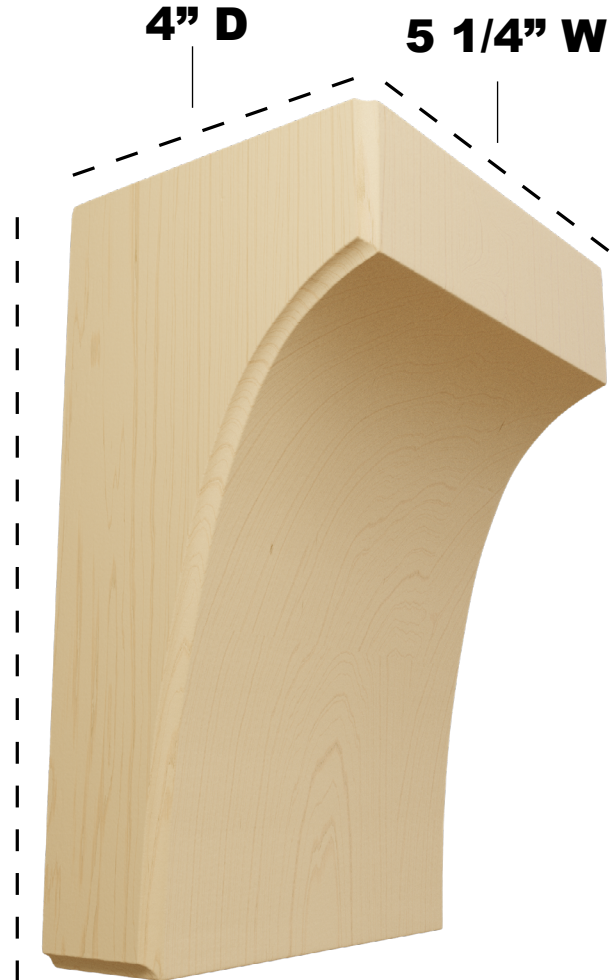

5 1/4" W X 4" D X 8" H CLARKSVILLE BRACKET

ITEM NO.: BKTW05X04X08CV

FRONT VIEW

PROFILE VIEW

AVAILABLE WOOD SPECIES:

ALDER

CHERRY

MAPLE